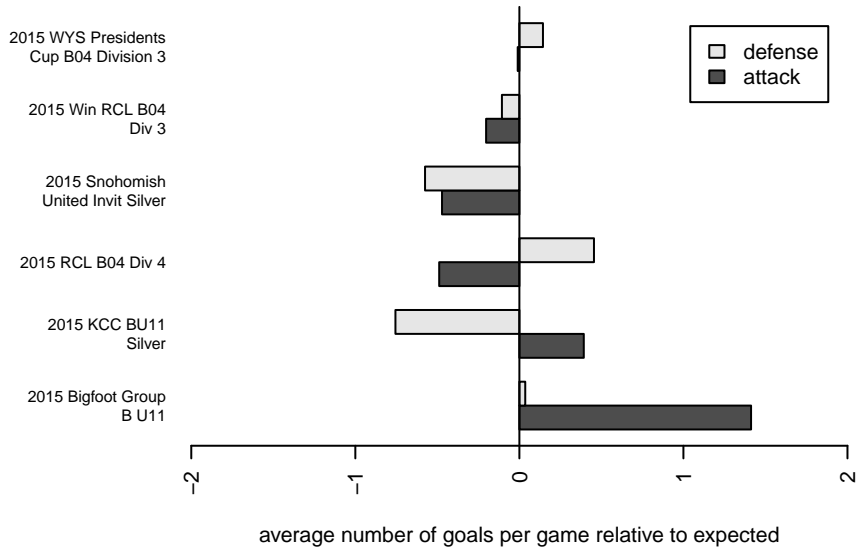

# Eastside FC Blue B04

Eastside FC  
 Preston, WA  
 B04 total strength=405  
 attack=0.39 defense=0.17  
 fall league = RCL B04 Div 4  
 spr league = Win RCL B04 Div 3

alt names used:  
 EASTSIDE FC BU11 04 BLUE C ()  
 Eastside B04 Blue  
 Eastside FC B04 Blue C  
 EASTSIDE FCBOYS U11 BLUE  
 Eastside FC B04 Blue C  
 Eastside FC B04 Blue C

Venues played:  
 2015 Snohomish United Invt Silver  
 2015 KCC BU11 Silver  
 2015 Bigfoot Group B U11  
 2015 RCL B04 Div 4  
 2015 Win RCL B04 Div 3  
 2015 WYS Presidents Cup B04 Division 3

**Eastside FC Blue B04**  
 Dots are actual minus expected GF (blue circles) and GA (red triangles).  
 Blue line is smoothed change in attack strength. Red is smoothed change in defense strength.

**attack and defense variance (black dot)  
relative to other teams  
and top 10 in region**

**attack and defense rating  
relative to others at age  
and all opponents in last 13 months**

**Performance relative to 13 month average**