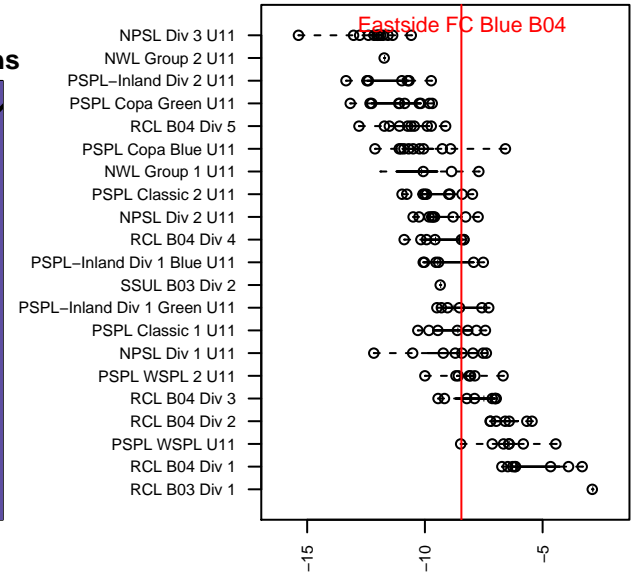

# Eastside FC Blue B04

Eastside FC  
 Preston, WA  
 B04 total strength=405  
 attack=0.39 defense=0.17  
 fall league = RCL B04 Div 4  
 spr league = Win RCL B04 Div 3

alt names used:  
 EASTSIDE FC BU11 04 BLUE C ()  
 Eastside B04 Blue  
 Eastside FC B04 Blue C  
 EASTSIDE FCBOYS U11 BLUE  
 Eastside FC B04 Blue C  
 Eastside FC B04 Blue C

Venues played:  
 2015 Snohomish United Invt Silver  
 2015 KCC BU11 Silver  
 2015 Bigfoot Group B U11  
 2015 RCL B04 Div 4  
 2015 Win RCL B04 Div 3  
 2015 WYS Presidents Cup B04 Division 3

**Eastside FC Blue B04**  
 Dots are actual minus expected GF (blue circles) and GA (red triangles).  
 Blue line is smoothed change in attack strength. Red is smoothed change in defense strength.

**attack and defense variance (black dot)  
relative to other teams  
and top 10 in region**

**attack and defense rating  
relative to others at age  
and all opponents in last 13 months**

**Performance relative to 13 month average**