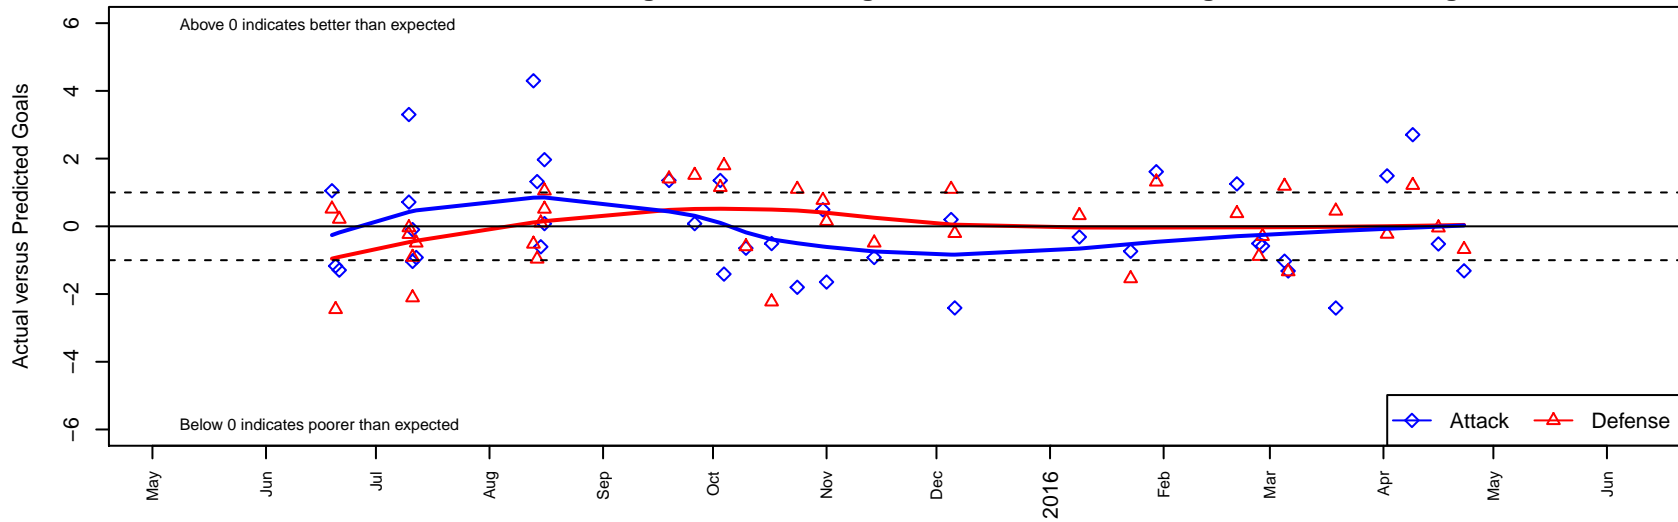

# Eastside FC Blue B04

Eastside FC  
 Preston, WA  
 B04 total strength=405  
 attack=0.39 defense=0.17  
 fall league = RCL B04 Div 4  
 spr league = Win RCL B04 Div 3

alt names used:  
 EASTSIDE FC BU11 04 BLUE C ()  
 Eastside B04 Blue  
 Eastside FC B04 Blue C  
 EASTSIDE FCBOYS U11 BLUE  
 Eastside FC B04 Blue C  
 Eastside FC B04 Blue C

Venues played:  
 2015 Snohomish United Invt Silver  
 2015 KCC BU11 Silver  
 2015 Bigfoot Group B U11  
 2015 RCL B04 Div 4  
 2015 Win RCL B04 Div 3  
 2015 WYS Presidents Cup B04 Division 3

**Eastside FC Blue B04**  
 Dots are actual minus expected GF (blue circles) and GA (red triangles).  
 Blue line is smoothed change in attack strength. Red is smoothed change in defense strength.

**attack and defense variance (black dot)  
relative to other teams  
and top 10 in region**

**attack and defense rating  
relative to others at age  
and all opponents in last 13 months**

**Performance relative to 13 month average**